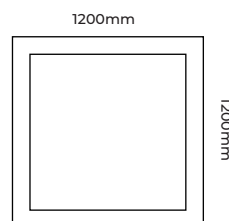

Single Line Diagram

Surface